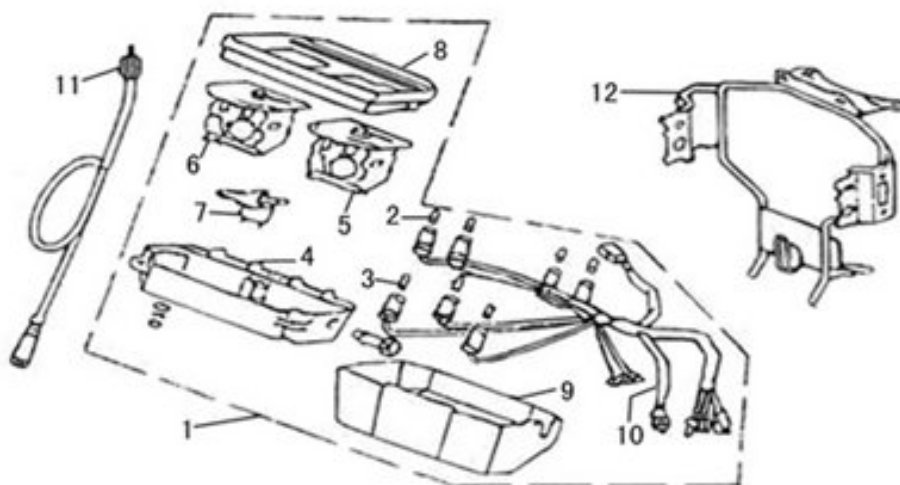

F-2 仪表总成 METER ASSY

31502-1	Meter Assy	
31502-2	Bulb 12V3W	
31502-3	Bulb 12V1.7W	
31502-4	Meter Socket	
31502-5	Odometer	
31502-6	Speedmeter	
31502-7	Indicator	
31502-8	Meter Upper Lens	
31502-9	Meter Bottom lens	
31502-10	Meter Bracket Comp.	
31502-11	Odometer Cable Comp.	
31502-12	Headlight Stay Comp. RH