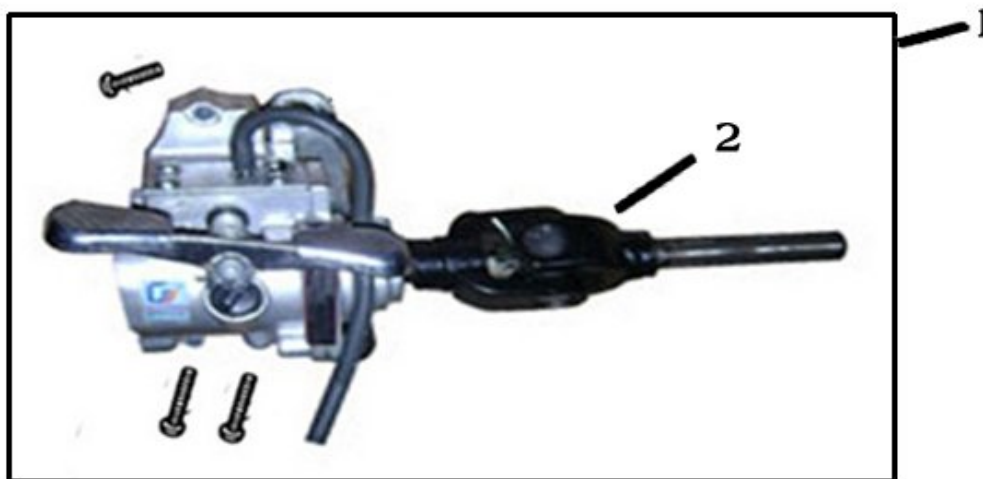

F-20 轴传动倒档机构 SHAFT DRIVE REVERSE GEAR

315020-1	Reverse Gear	
315020-RG 315020-2	Cross w/Shaft for Reverse Gear