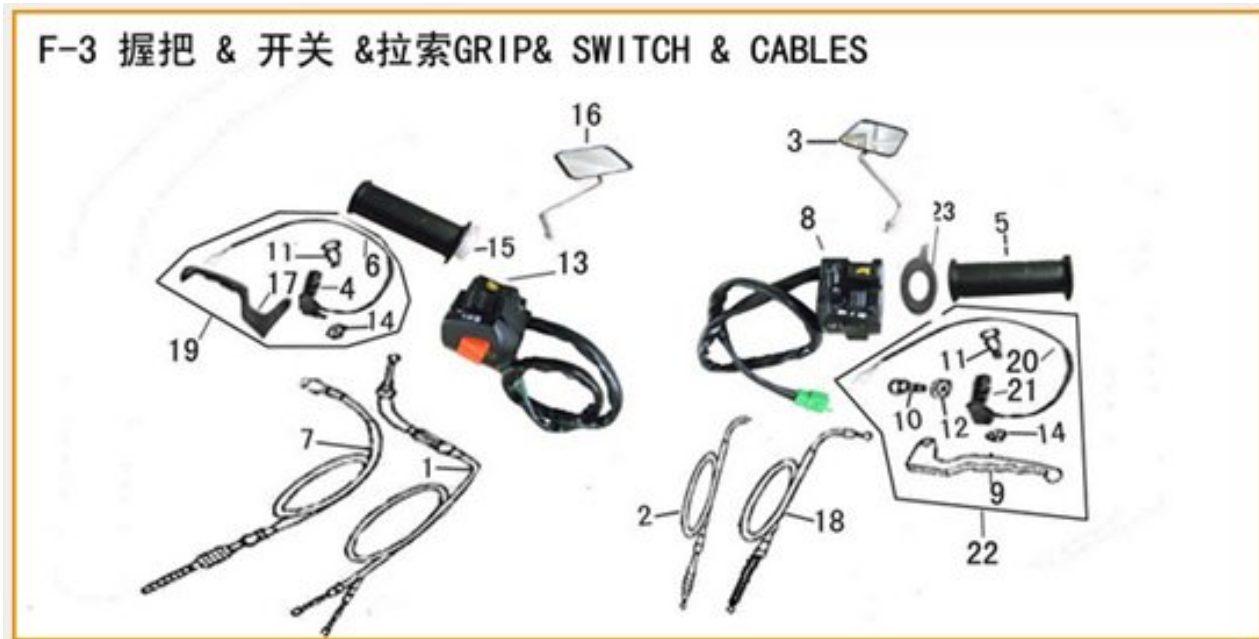

F-3 握把 & 开关 & 拉索 GRIP & SWITCH & CABLES

31503-1	Throttle Cable
31503-2	Clutch Cable
31503-3	Rearview Mirror, LH
31503-4	Front Brake Lever Holder
31503-5	Grip, LH
31503-6	Front Brake Switch
31503-7	Front Brake Cable
31503-8	Handlebar Switch, LH
31503-9	Clutch Lever
31503-10	Adjusting Bolt
31503-11	Clutch Lever Pivot
31503-12	Clutch Cable Locknut

31503-13	Handlebar Switch, RH
31503-14	Nut M6
31503-15	Throttle Grip Comp.
31503-16	Rearview Mirror, RH
31503-17	Front Brake Lever
31503-18	Choke Cable
31503-19	Front Brake Lever Comp.
31503-20	Clutch Switch
31503-21	Clutch Lever Holder
31503-22	Clutch Lever Comp.
31503-23	Choke Switch