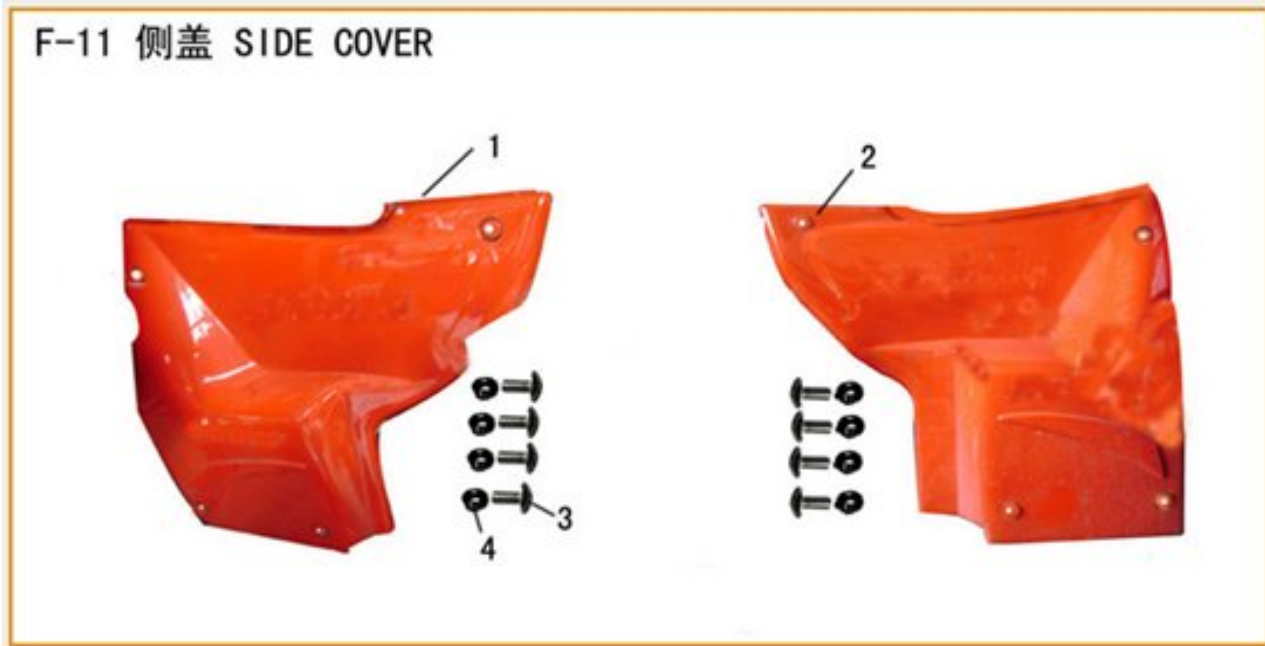

F-11 侧盖 SIDE COVER

315011-1	Side Cover, RH	
315011-2	Side Cover, LH	
315011-3	Screw	
315011-4	Rubber