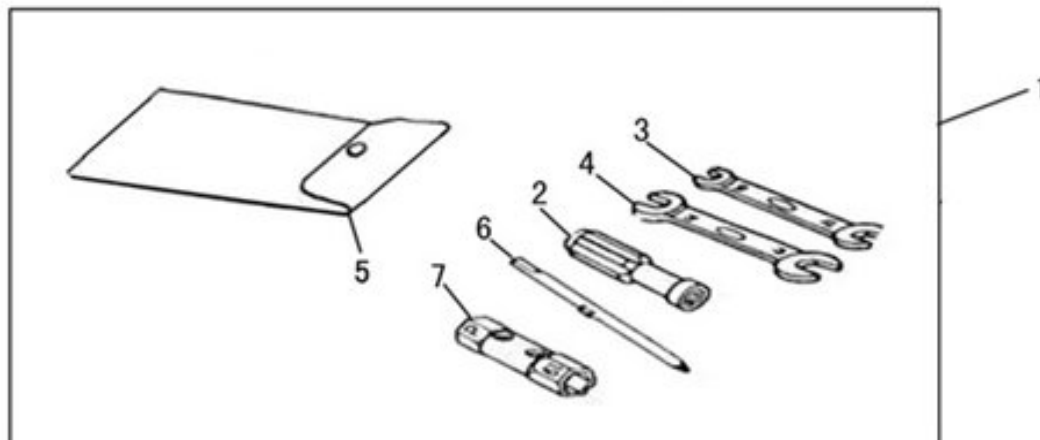

F-22 随车工具 TOOL KIT

315022-1	Tool Kit	
315022-2	Screw Driver Handle	
315022-3	Open-ended Spanner 8×10	
315022-4	Open-ended Spanner 12×14	
315022-5	Tool Bag	
315022-6	Double-end Screw Driver	
315022-7	Spark Plug Wrench