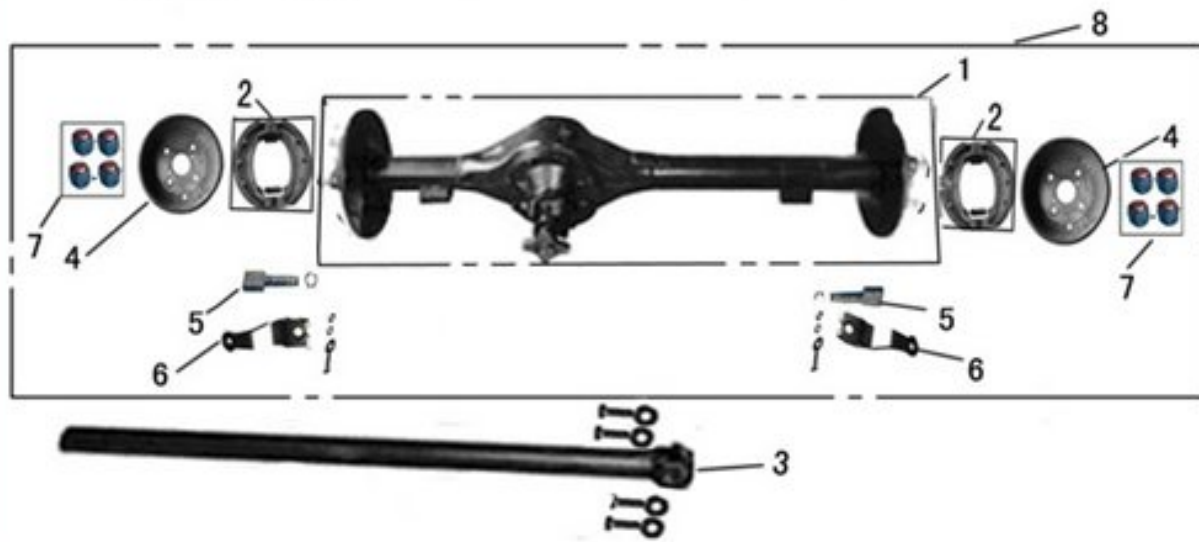

F-18 轴传动、后桥 SHAFT DRIVE & REAR BRIDGE

315018-1	Shaft Transmission Rear Body	
315018-2	Rear Brake Shoe Set	
315018-3	Transmission Shaft	
315018-4	Rear Brake Cover	
315018-5	Rear Brake Cam	
315018-6	Rear Brake Arm	
315018-7	Cap Nut	
315018-8	Shaft Transmission Rear Bridge