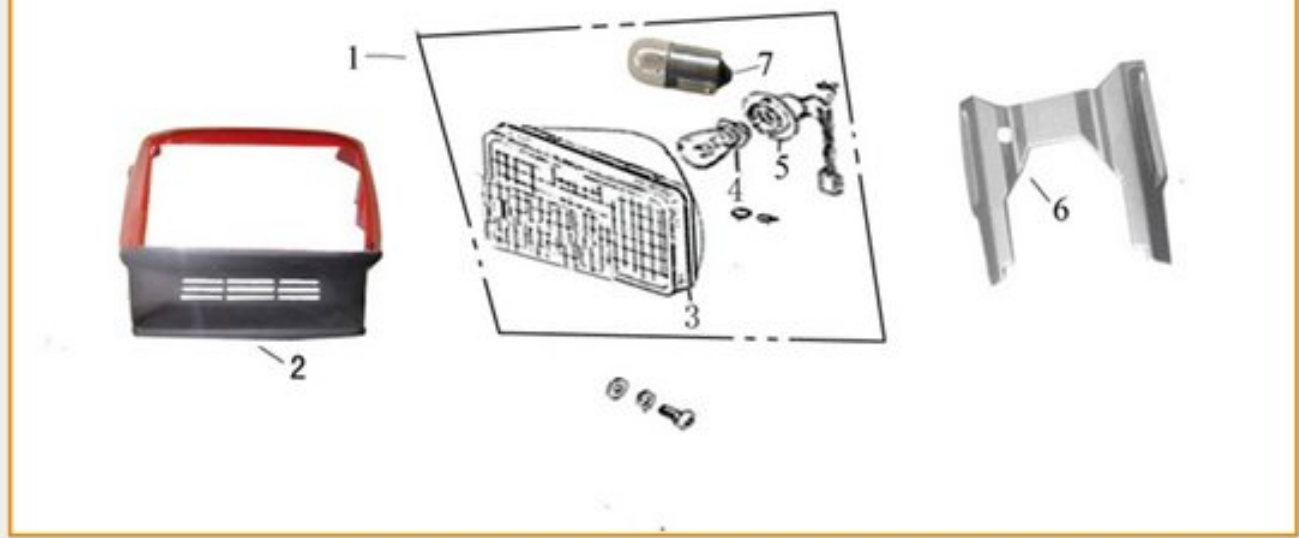

F-1 前照灯总成 HEADLIGHT ASSY

31501-1	Headlight Assy	
31501-2	Front Fairing	
31501-3	Headlight Socket Comp.	
31501-4	Bulb (12V,35W/35W)	
31501-5	Headlight Reflector Comp.	
31501-6	Front Fairing Guard	
31501-7	Bulb (12V,3.4W)