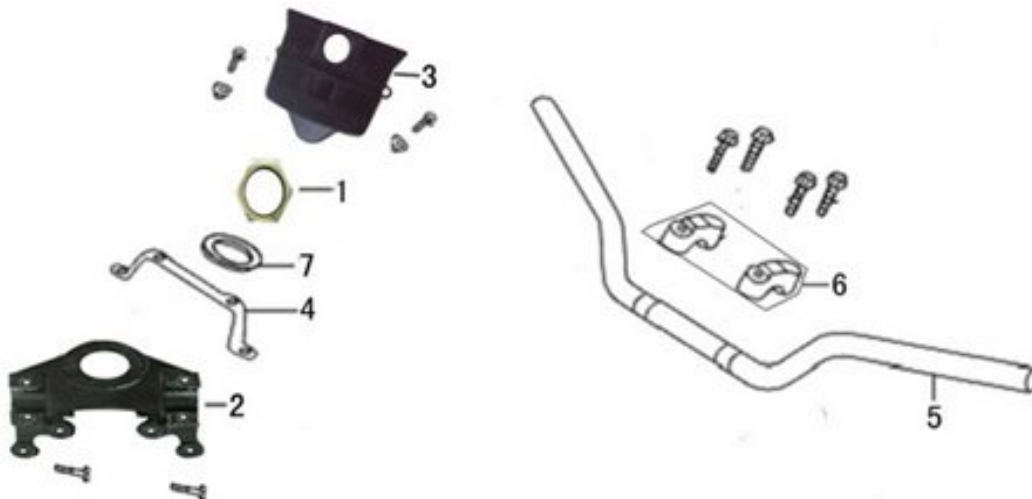

F-4 方向把管 STEERING BAR

31504-1	Locknut	
31504-2	Top Steering Stem Connection Board	
31504-3	Ignition Switch Cover	
31504-4	Ignition Switch Cover Bracket	
31504-5	Steering Bar Pipe Comp.	
31504-6	Steering Bar Fixing Block	
31504-7	Steering Stem Adjusting Washer