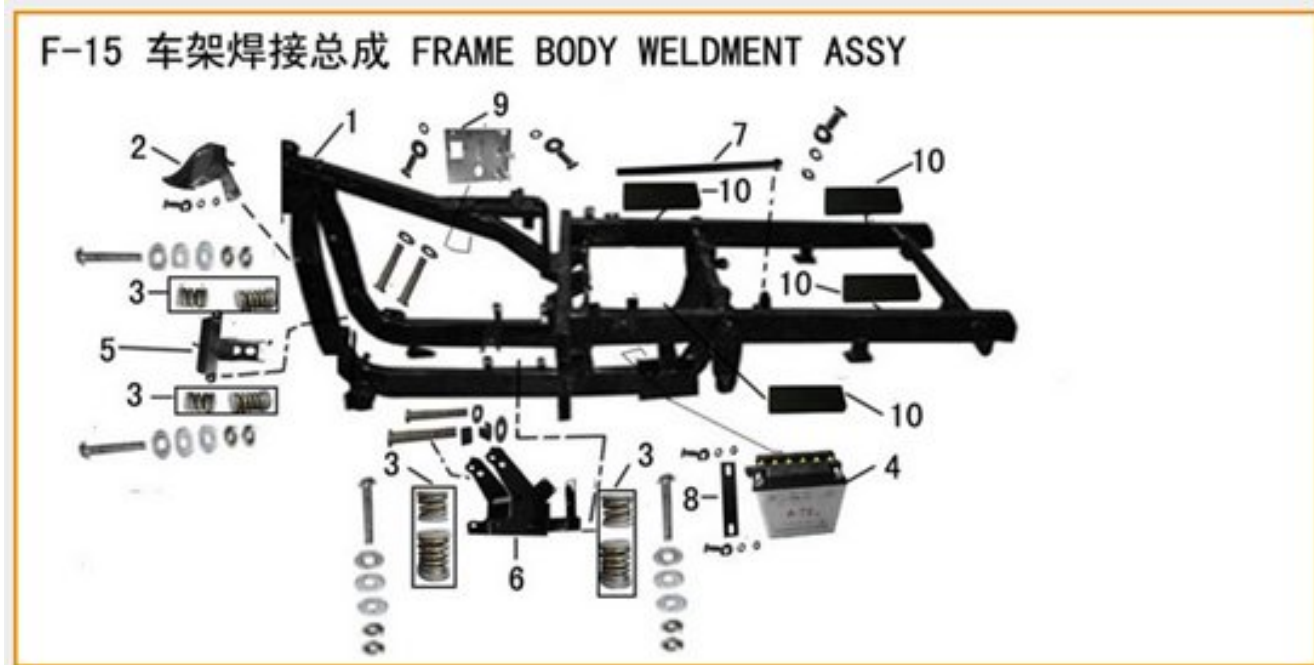

315015-1	Frame Weldment	
315015-2	Horn	
315015-3	Damping Sleeve, Front Hang	
315015-4	Battery	
315015-5	Engine Front Suspension Bracket	
315015-6	Engine Rear Suspension Bracket	
315015-7	Cargo Tank Supporting Rod	
315015-8	Battery Stay Set	
315015-9	Fixing Plate	
315015-10	Absorber Rubber