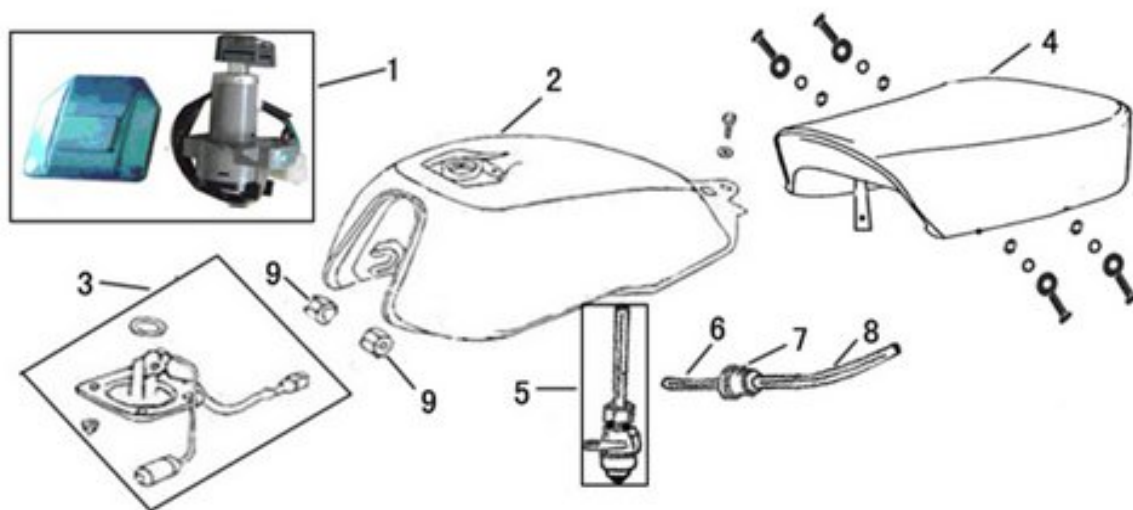

F-10 油箱总成 FUEL TANK ASSY

315010-1	Lock Assy	
315010-2	Fuel Tank Comp.	
315010-3	Fuel Sensor	
315010-4	Seat Assy	
315010-5	Fuel Cock Comp.	
315010-6	Hose Fuel	
315010-7	Fuel Filter Comp.	
315010-8	Hose Fuel	
315010-9	Fuel Tank Front Cushion