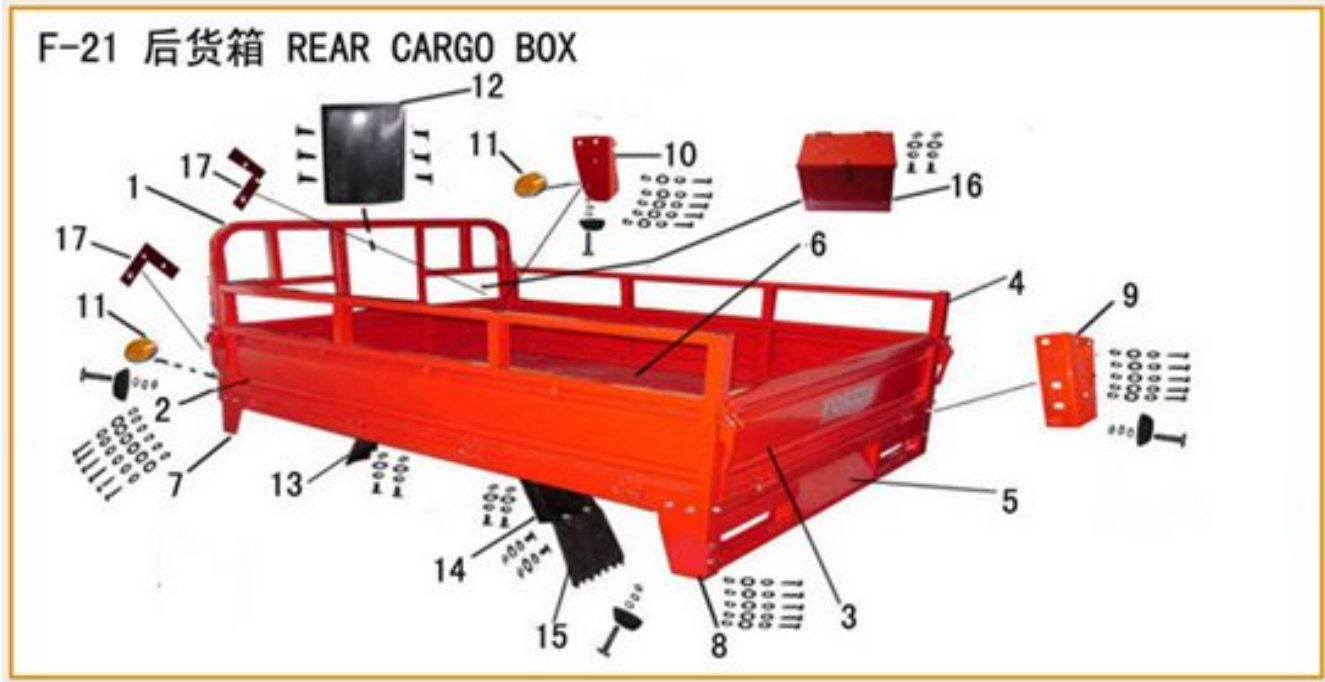

315021-1	Cargo Tank Front Body
315021-2	Cargo Tank Rear Body
315021-3	Carriage Rear Door
315021-4	Carriage Right Body
315021-5	Tailight Plate
315021-6	Carriage Bottom Plate
315021-7	Front Cornerite, LH
315021-8	Rear Cornerite, LH
315021-9	Rear Cornerite, RH

315021-10	Front Cornerite, RH
315021-11	Side Reflector
315021-12	Driver BackRest
315021-13	Rear Fender Front Part
315021-14	Rear Fender Rear Part
315021-15	Rear Waterproof
315021-16	Tool Box
315021-17L	T-Cornerite - LH
315021-17R	T-Cornerite - RH