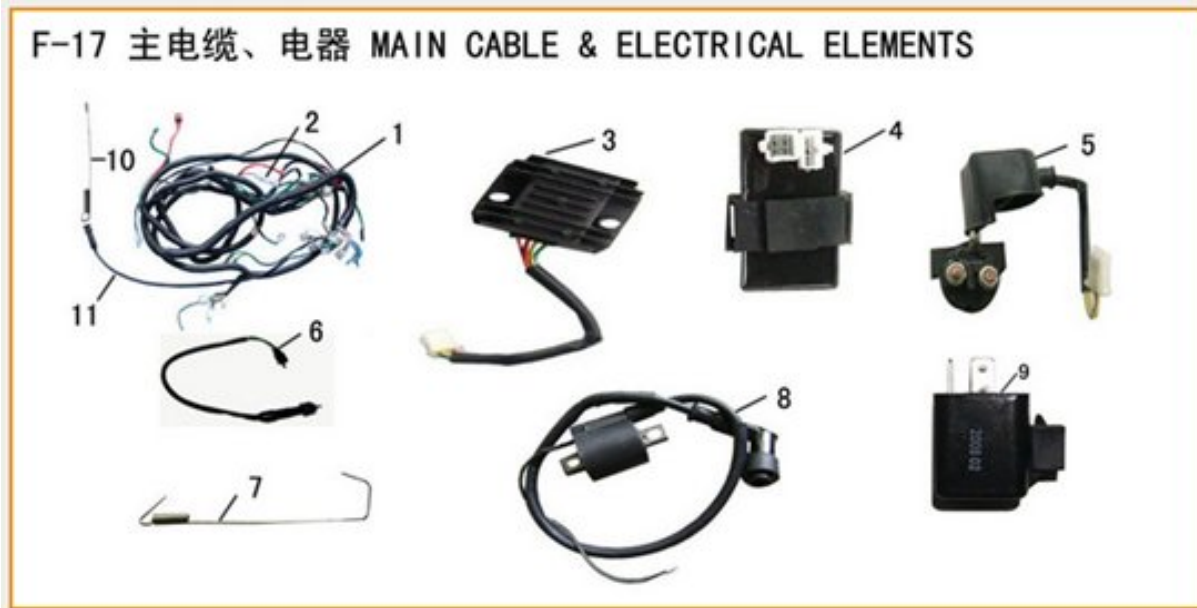

F-17 主电缆、电器 MAIN CABLE & ELECTRICAL ELEMENTS

315017-1	Main Cable	
315017-2	Fuse	
315017-3	Voltage Regulator	
315017-4	Ignition Controller	
315017-5	Starting Relay	
315017-6	Rear Brake Switch	
315017-7	Rear Brake Switch Spring	
315017-8	Ignition Coil	
315017-9	Flashing Relay	
315017-10	Reverse Gear Spring	
315017-11	Reverse Gear Switch